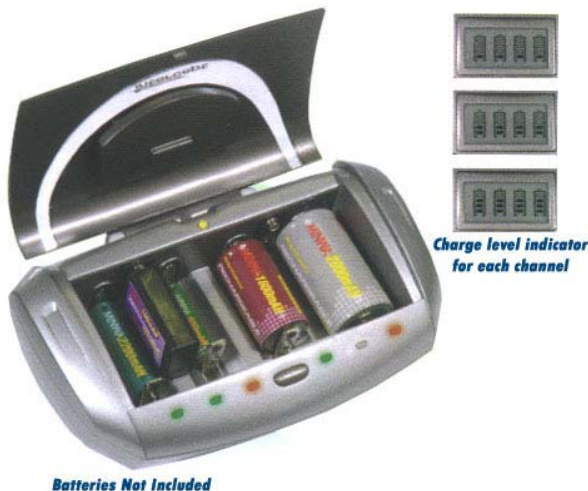

BATTERY CHARGERS-NICAD & NICKEL METAL HYDRIDE

MODEL MB3505

FEATURES

- NICD/NIMH CHARGER/DISCHARGER FOR AAA,AA, C,D & 9V BATTERIES
- CHARGES AT 110mA EXCEPT 9V WHICH IS 11mA

MODEL MB3512

FEATURES

- MICROPROCESSOR CONTROLLED NICD/NIMH SMART CHARGER FOR UP TO 10 AAA,AA, BATTERIES
- CHARGES AT 230mA
- AUTOMATIC (DELTA V) SHUT OFF TO TRICKLE CHARGE

MODEL MW6278

FEATURES

- FAST AUTOMATIC CHARGER/DISCHARGER FOR AAA,AA, C, D & 9V NICD/NIMH BATTERIES
- FAST CHARGE RATE 1000mA FOR ,AA, C, D 500mA FOR AAA
- 4 INDIVIDUAL CIRCUITS TO CHARGE 1,2,3,4 AAA,AA C OR D BATTERIES
- 2 INDIVIDUAL CIRCUIT TO CHARGE 1 OR 2 9V BATTERIES